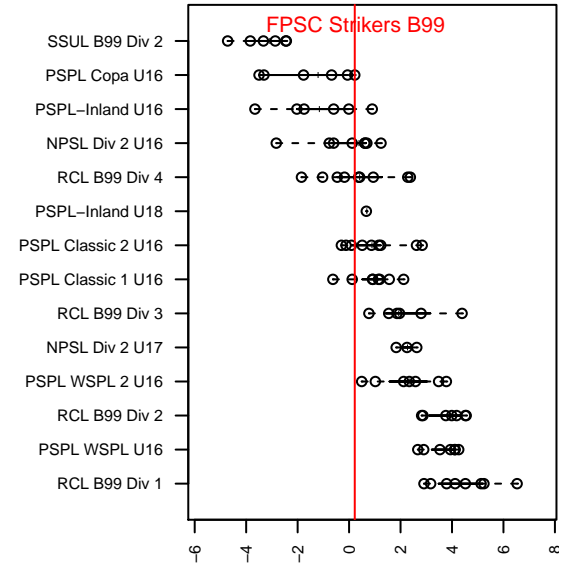

FPSC Strikers B99

Franklin Pierce SC
 Tacoma, WA
 B99 total strength=1271
 attack=5.81 defense=4.51
 fall league = PSPL Copa U16

alt names used:
 FPSC Strikers B99
 FPSC Strikers
 FPSC -Rec Strikers B99
 FRANKLIN PIERCE STRIKERS B99 (WA)

Venues played:
 2015 KITG BU16 Green
 2015 Blast Off BU16 B
 2015 PSPL Copa U16
 2015 WA Cup HS Silver U16

FPSC Strikers B99
 Dots are actual minus expected GF (blue circles) and GA (red triangles).
 Blue line is smoothed change in attack strength. Red is smoothed change in defense strength.

**attack and defense variance (black dot)
relative to other teams
and top 10 in region**

**attack and defense rating
relative to others at age
and all opponents in last 13 months**

Performance relative to 13 month average